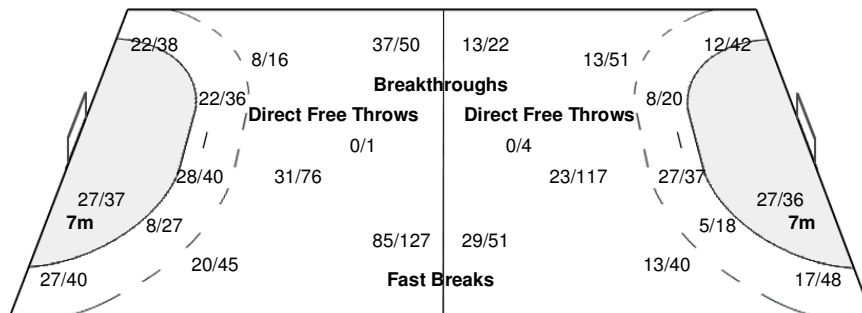

17 ANDRYUSHINA E			18 MURAVYEVA N			19 VETKOVA E			21 ZHILINSKAYE V			24 KOROLEVA O			25 TUREY E			26 KHMYROVA T					
2/4	1/1		2/3		2/2	1/2	4/4		0/1	3/3	2/2	2/3		2/3	8/9	3/3	4/5	3/3	6/7	2/2			
3/4		3/4	1/2		0/1	2/3	0/3	2/3	7/10	0/3	1/4	2/3	0/1	0/1	3/5		5/8	5/7	0/3	5/7			
5/6		1/1	1/1	2/2	3/4	4/4	4/5	6/6	2/7	0/1	4/4	2/2	1/1	0/1	10/10	4/7	10/14	9/14	6/12	11/13			
2-Missed			1-Blocked 2-Missed 1-Post			1-Missed 4-Post			8-Missed 4-Post			2-Blocked 5-Missed 1-Post			1-Blocked 4-Missed 3-Post			1-Blocked 6-Missed			3-Blocked		

Team

Goals / Shots

32/43	22/27	26/32
45/69	0/16	30/51
65/83	37/60	58/71

39-Missed 24-Post 17-Blocked

Offence

Defence

Goalkeepers

Saves / Shots

13/27	9/21	6/21
25/46	11/12	20/39
16/61	21/45	14/50

1 SUSLINA I

9/18	7/13	4/15
14/26	8/8	14/24
6/30	6/17	4/29

16 SEDOYKINA A

4/9	2/8	2/6
11/20	3/4	6/15
10/31	15/28	10/21

Legend:

G/S Goals/Shots	% Efficiency	6m 6-metre Shots	7m 7-metre Shots	9m 9-metre Shots
S/S Saves/Shots	Wing Wing Shots	FB Fast Breaks	BT Breakthroughs	EX Exclusions
AS Assists	TF Technical Faults	ST Steals	BS Blocked Shots	TP Time Played
YC Yellow Cards	RC Red Cards	n/a not applicable	PL Placement	MP Matches Played
PR Preliminary Round	QF Quarterfinal	SF Semifinal	GM Gold Medal Match	BM Bronze Medal Match
2Min 2 Minute Suspensions	DSQ Disqualified	PC Presidents Cup		