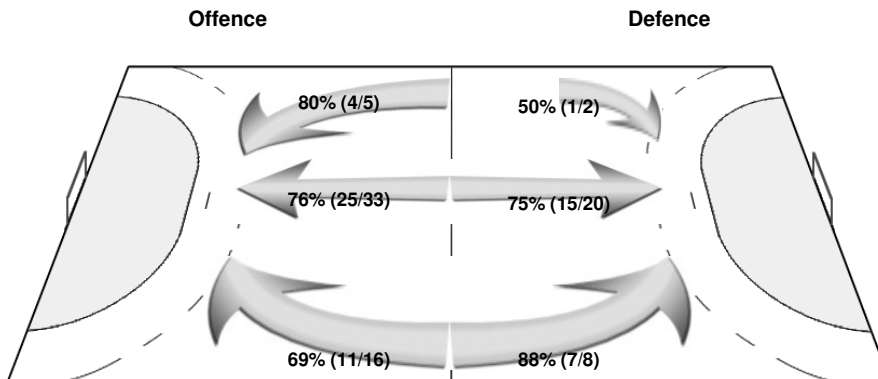

Shot Distribution Fast Breaks

16 SIDOROVA M

6/15	6/11	7/22
8/14	6/8	8/21
11/31	6/10	13/36